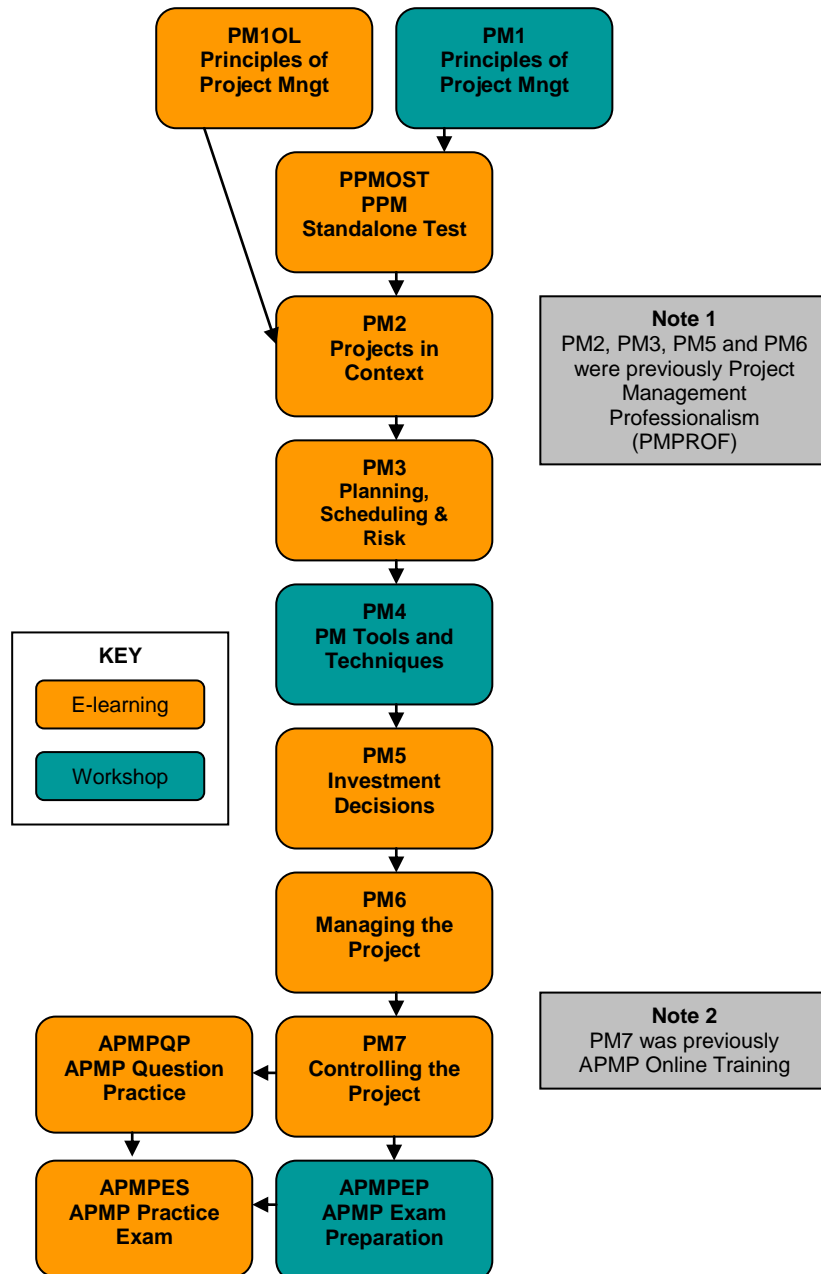

College of Management and Technology

Project Management Training Programme Tube Map

To view our full portfolio of courses, please visit our main website:
www.da.mod.uk/cmt